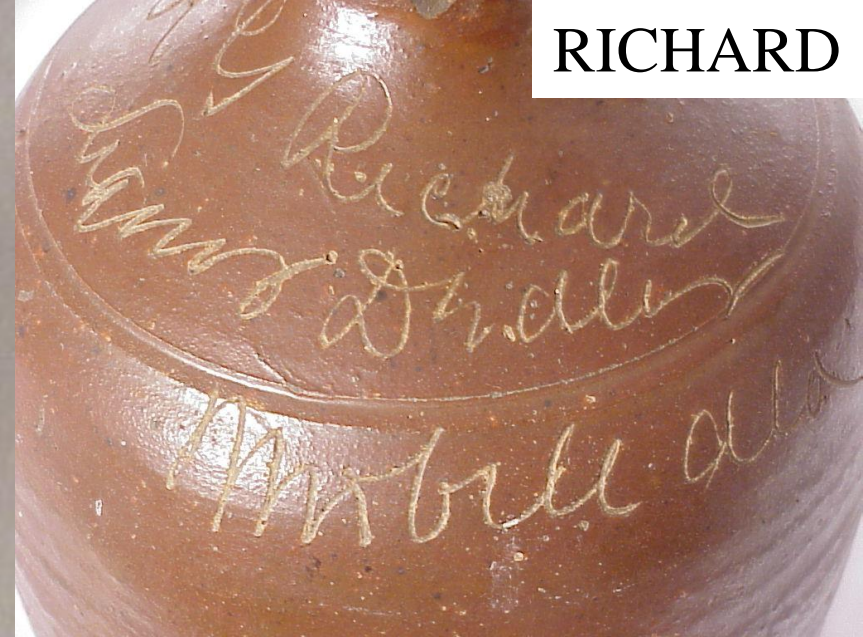

Made in Baldwin Co.

MOBILE

RICHARD

MB12a

RARE

WHISKEY MERCHANT

“R. G. Richard
Liquor Dealer
Mobile Ala”

Circa 1890-1915