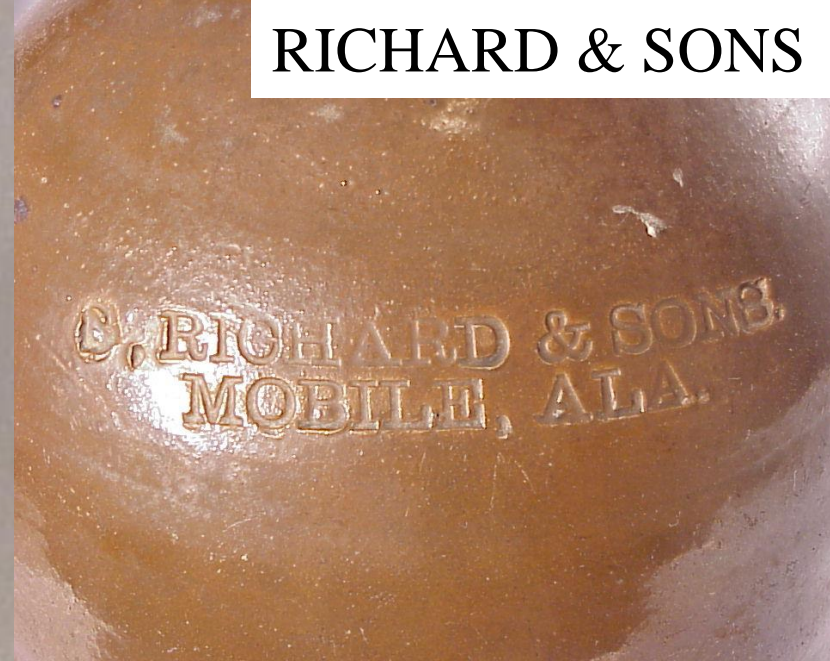

Made in Baldwin Co.

MOBILE

RICHARD

MB12a

RARE

WHISKEY MERCHANT

“R. G. Richard
Liquor Dealer
Mobile Ala”

Circa 1890-1915

Made in Baldwin Co.

MOBILE

RICHARD & SONS

MB13b

RARE

WHISKEY MERCHANT

“S. RICHARD & SONS/
MOBILE, ALA.”

Circa 1890-1915